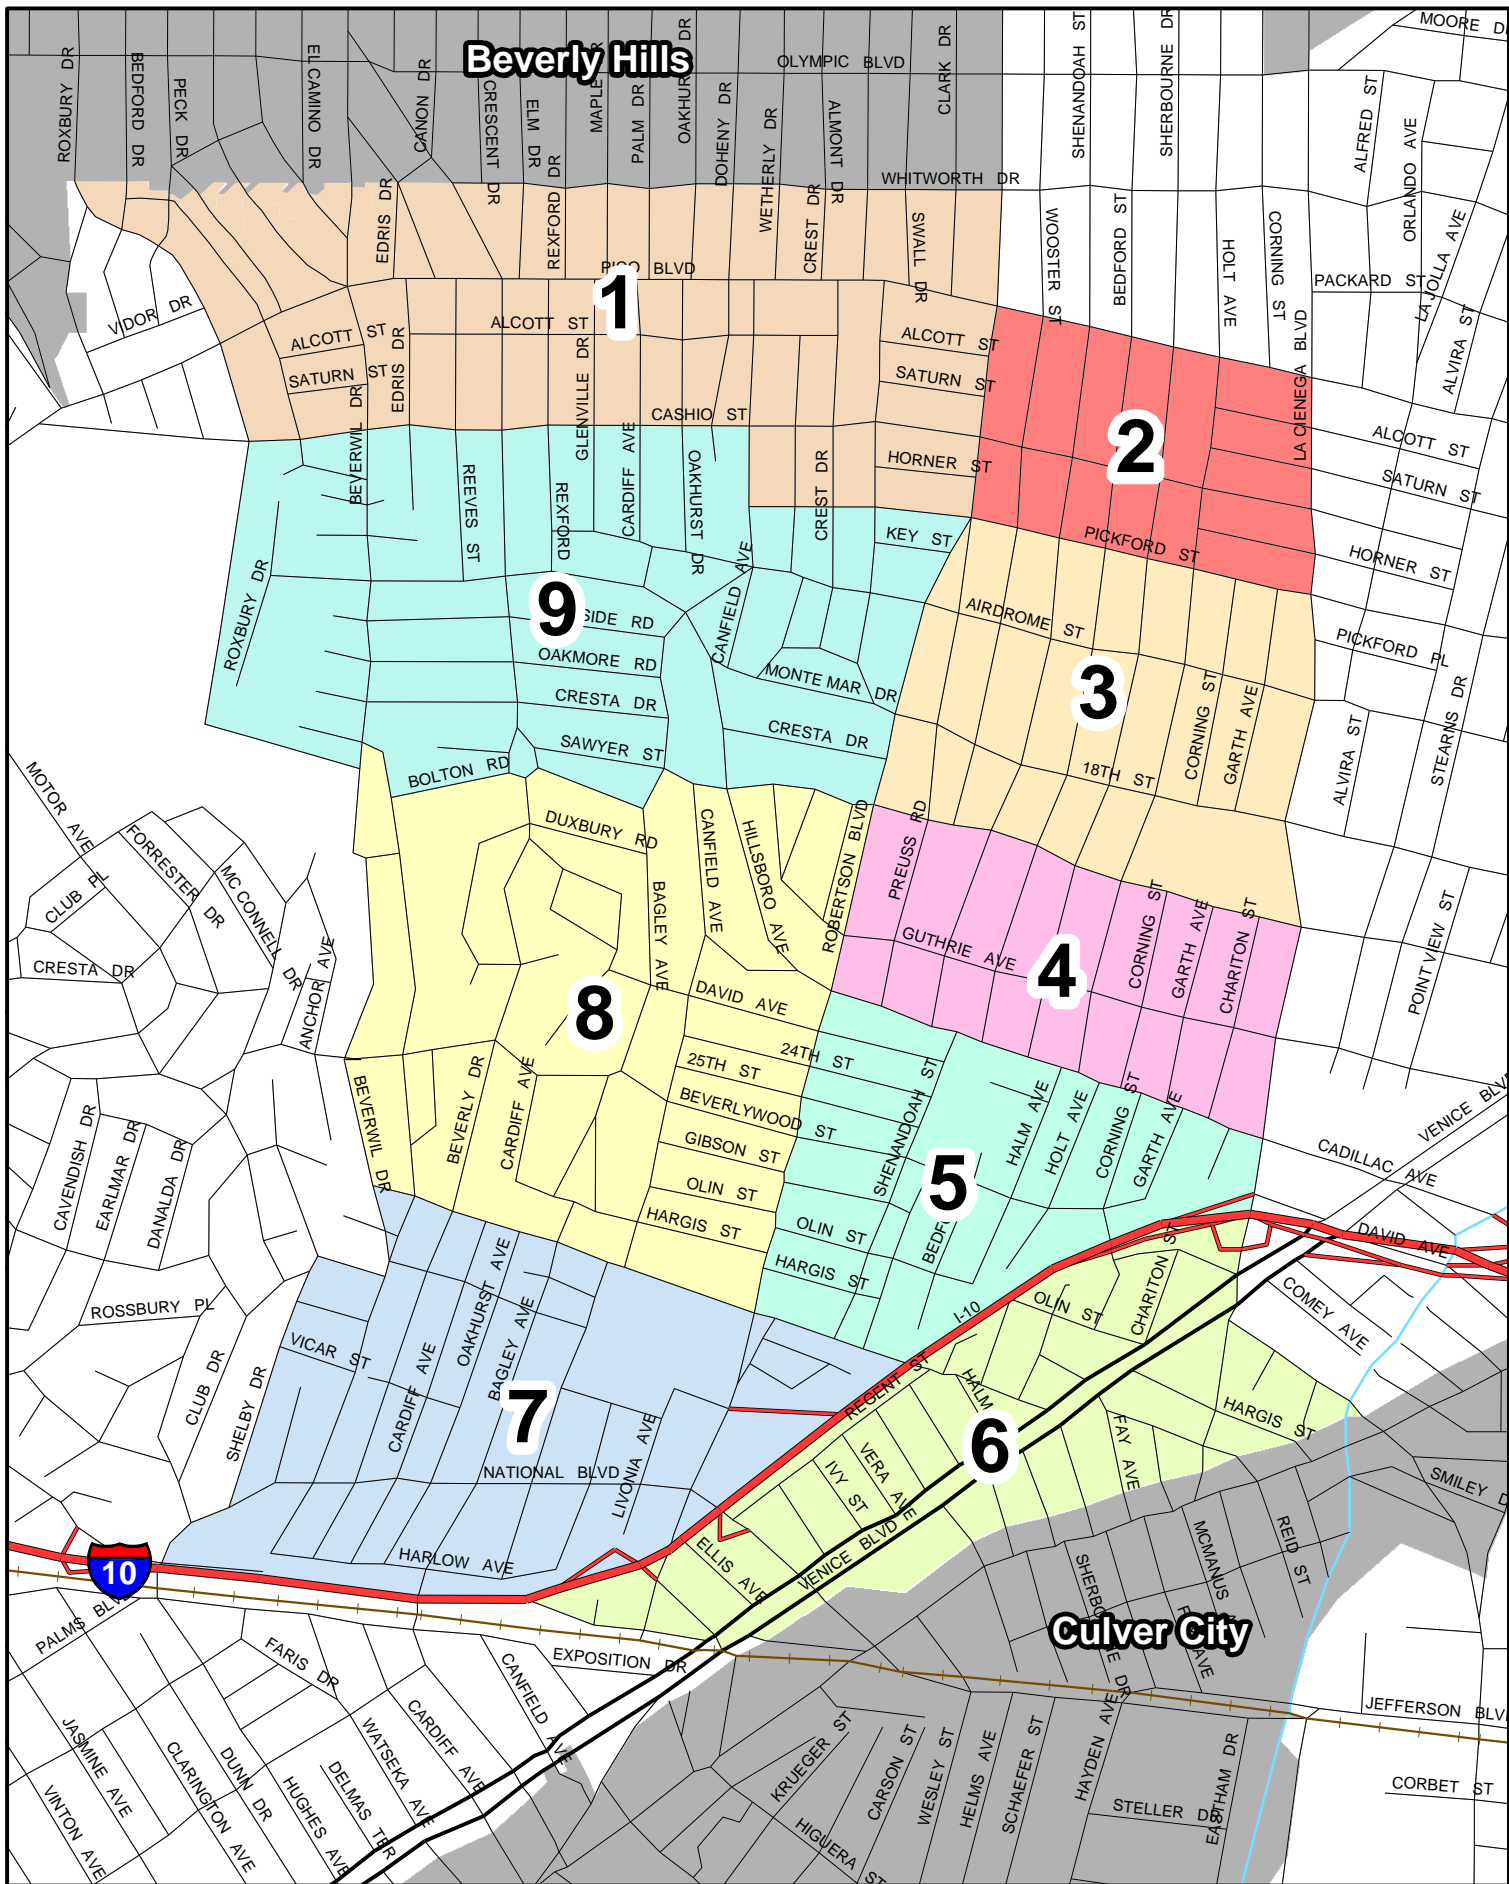

Beverly Hills

South Robertson Neighborhoods Council District Map